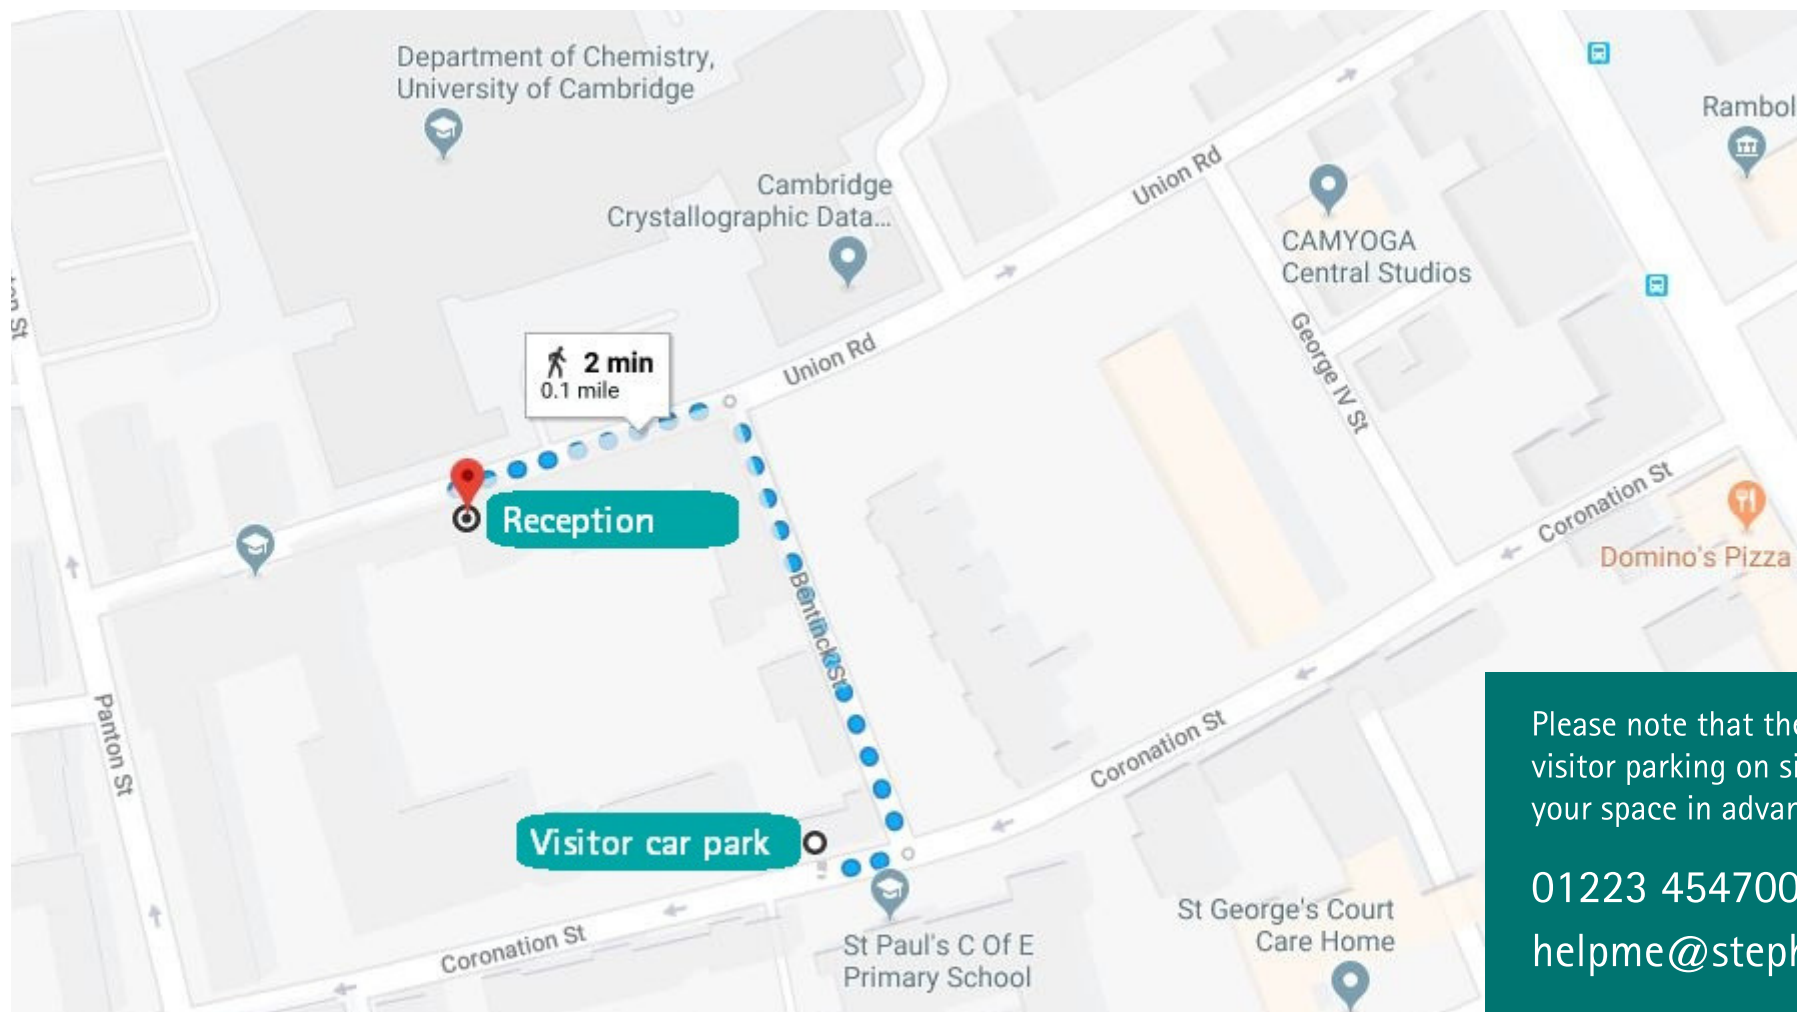

Visitor parking

for our Senior School site on Union Road

stephen perse
foundation

Our visitor car park is located on Coronation Street, a one-way street accessible from Hills Road. The entrance is located almost immediately after Bentinck Street, on the right-hand side. Use postcode CB2 1HJ if using sat-nav.

Once parked, exit onto Coronation Street and walk as below until you reach Reception (signposted) on Union Road.

Please note that there is very limited visitor parking on site – please reserve your space in advance: